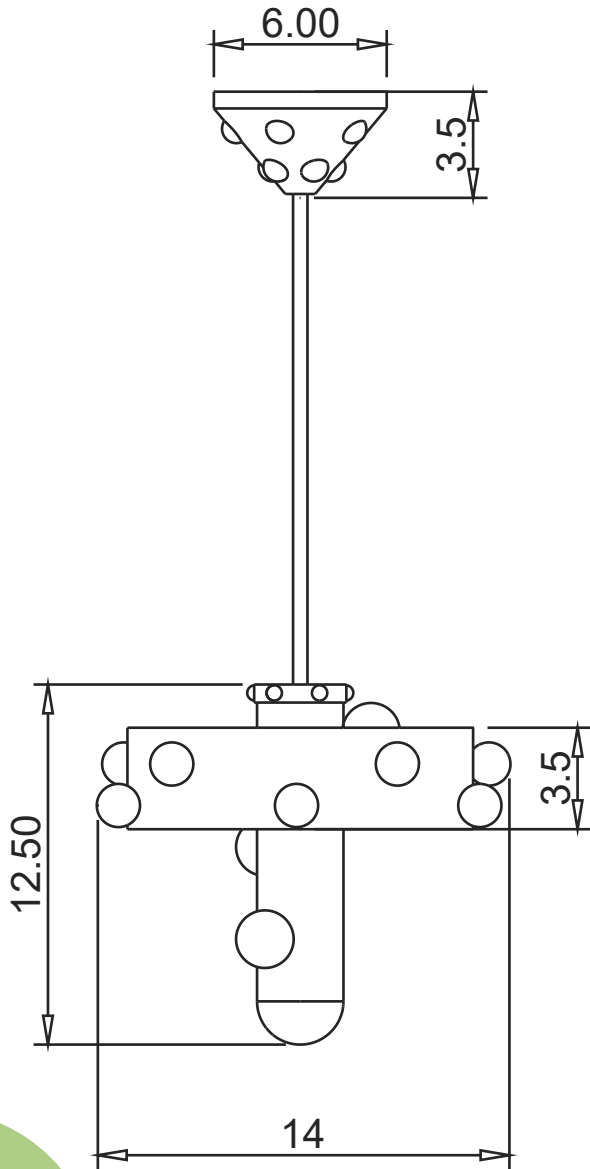

AMY

KALINASENOV

www.kalinasenov.com

info@kalinasenov.com

t. +1 912 503 5005

Dimensions:

L: 14" | H: 12.5" /variable suspension | W: 14"

Canopy: 6"

Weight: 6 lb

Materials: Brass | Manmade Clay

Bulbs:

3 x candelabra base G-16.5 LED bulbs

Total Lumen Output 1200

R
I
N
G

O
P
T
I
O
N
S

C
A
N
O
P
Y