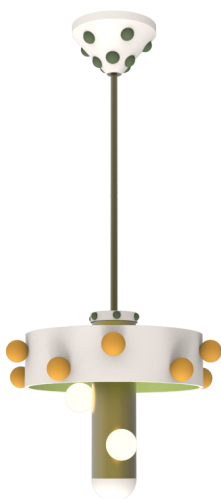

AMY

KALINASENOV

www.kalinasenov.com

info@kalinasenov.com

t. +1 912 503 5005

Dimensions:

L: 14" | H: 12.5" /variable suspension | W: 14"

Canopy: 6"

Weight: 6 lb

Materials: Brass | Manmade Clay

Bulbs:

3 x candelabra base G-16.5 LED bulbs

Total Lumen Output 1200

R
I
N
G

O
P
T
I
O
N
S

C
A
N
O
P
Y

O
P
T
I
O
N
S

C
O
L
O
R

O
P
T
I
O
N
S

C
O
R
E

O
P
T
I
O
N
S

F
I
N
A
L

R
E
N
D
E
R
I
N
G

LIGHT SYSTEM