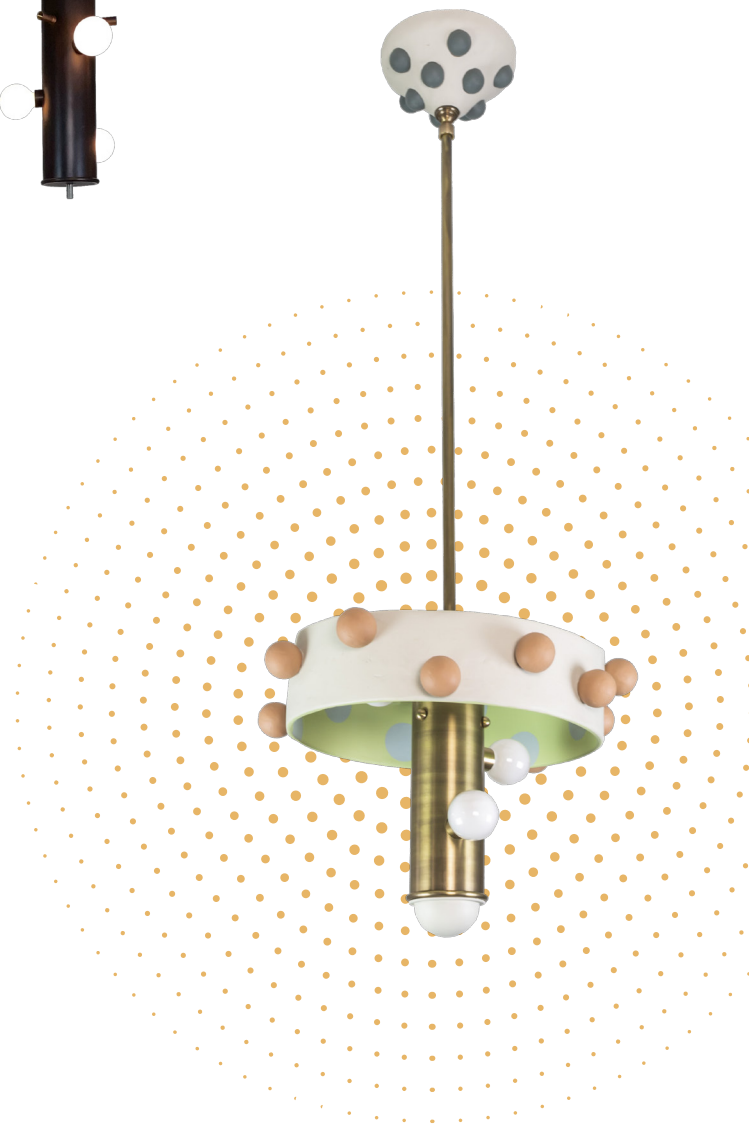

AMY

KALINASENOV

www.kalinasenov.com

info@kalinasenov.com

t. +1 912 503 5005

Dimensions:

L: 14" | H: 12.5" /variable suspension | W: 14"

Canopy: 6"

Weight: 6 lb

Materials: Brass | Manmade Clay

Bulbs:

3 x candelabra base G-16.5 LED bulbs

Total Lumen Output 1200

R
I
N
G

O
P
T
I
O
N
S

C
A
N
O
P
Y

O
P
T
I
O
N
S

C
O
L
O
R

O
P
T
I
O
N
S

C
O
R
E

O
P
T
I
O
N
S

F
I
N
A
L

R
E
N
D
E
R
I
N
G

LIGHT SYSTEM