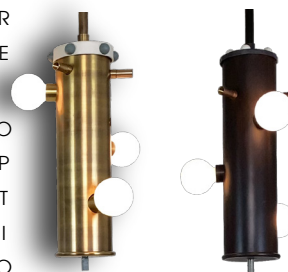

AMY

KALINASENOV

www.kalinasenov.com

info@kalinasenov.com

t. +1 912 503 5005

Dimensions:

L: 14" | H: 12.5" /variable suspension | W: 14"

Canopy: 6"

Weight: 6 lb

Materials: Brass | Manmade Clay

Bulbs:

3 x candelabra base G-16.5 LED bulbs

Total Lumen Output 1200

R
I
N
G

O
P
T
I
O
N
S

C
A
N
O
P
Y

O
P
T
I
O
N
S

C
O
L
O
R

O
P
T
I
O
N
S

C
O
R
E

O
P
T
I
O
N
S

F
I
N
A
L

R
E
N
D
E
R
I
N
G

LIGHT SYSTEM